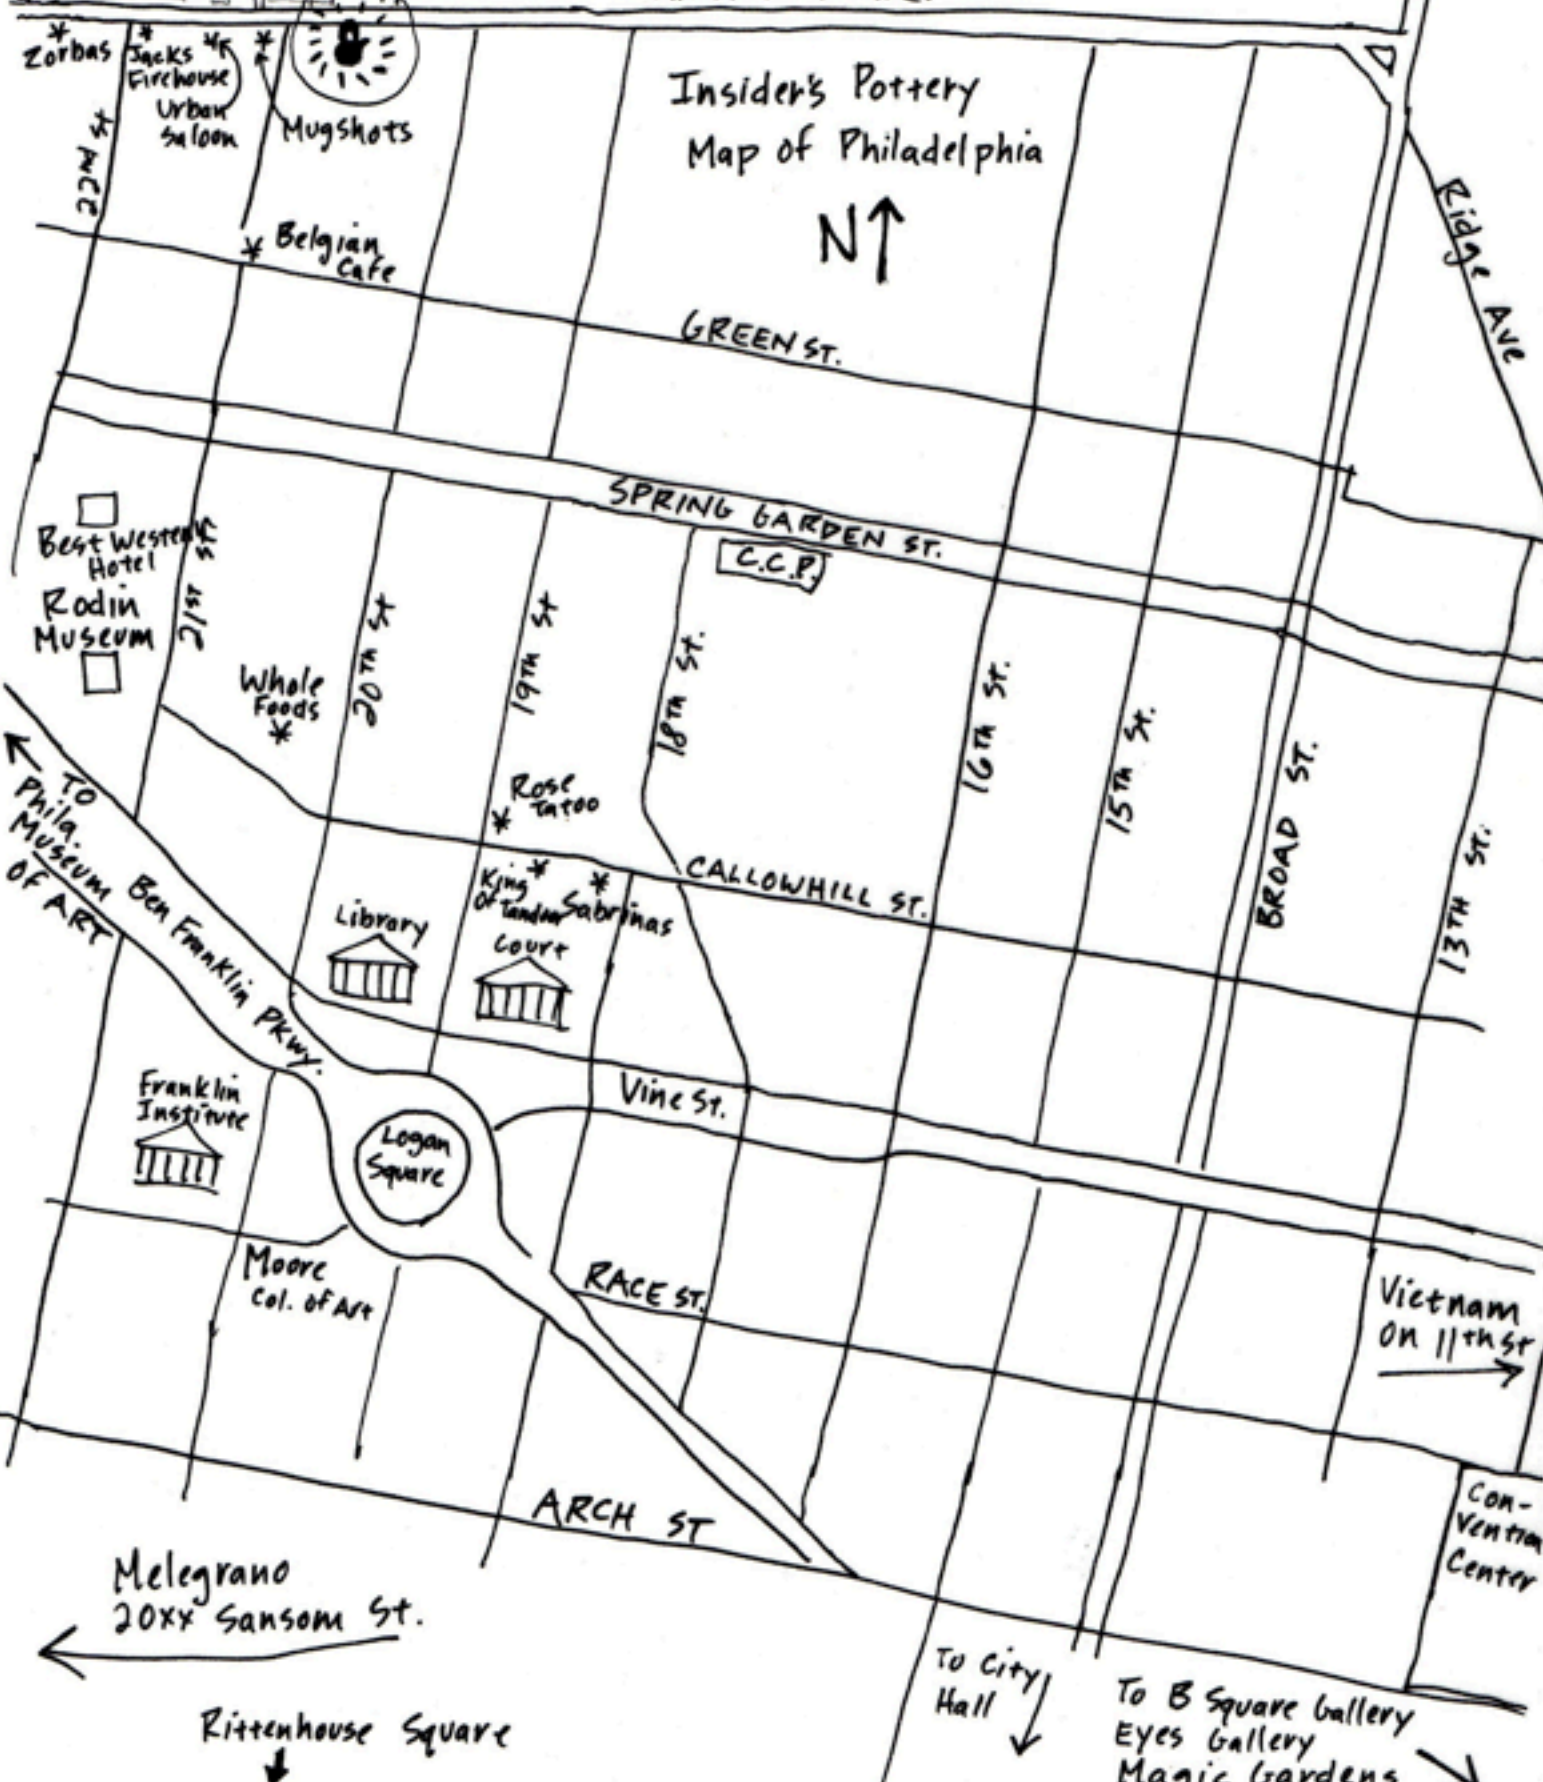

"Pots & Potters" Showcase & Sale
2034 Fairmount Ave 215 236-1617

FAIRMOUNT AVE.

Corinthian Av

Zorbas
Jacks Firehouse
Urban Saloon

Mugshots

Belgian Cafe

Insider's Pottery
Map of Philadelphia

N ↑

GREEN ST.

SPRING GARDEN ST.

C.C.P.

Best Western Hotel
Rodin Museum

Whole Foods

Rose Tattoo

King of Tandoor Sabrinhas Court
Library

Franklin Institute

Logan Square

Moore Col. of Art

RACE ST.

Vietnam on 11th St

Con-Ventum Center

Melegnano
20XX Sansom St.

Rittenhouse Square

To City Hall